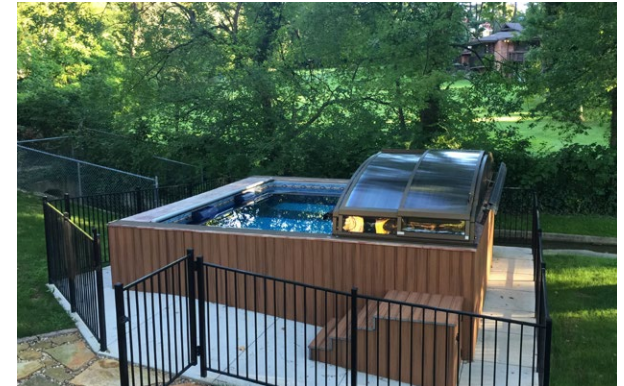

Aboveground Outdoor Installation