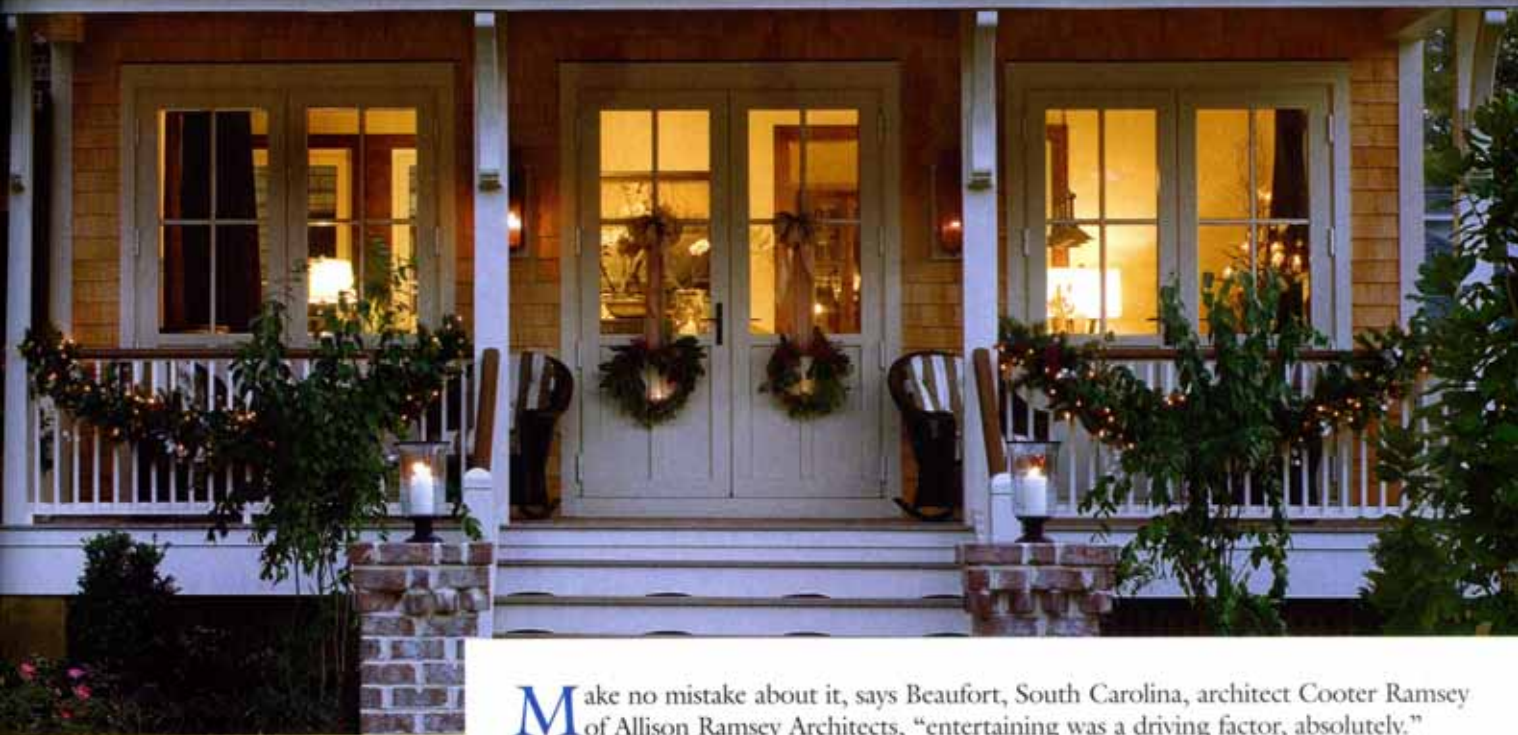

COASTAL LIVING[®]

THE
MAGAZINE
FOR PEOPLE
WHO LOVE
THE COAST

Comfort
&
Joy

25 pages
of holiday
decorating ideas

HOLIDAY COASTAL COTTAGE

Big Ideas, Cozy Spaces

THIS HOLIDAY COASTAL COTTAGE,

a first-ever partnership of the marketing departments of *Coastal Living* and *Cottage Living*, wraps the latest ideas in design and furnishings and ties it all up with a bow for the holidays.

WRITER: Ben Brown

PHOTOGRAPHER: J. Savage Gibson

Make no mistake about it, says Beaufort, South Carolina, architect Cooter Ramsey of Allison Ramsey Architects, “entertaining was a driving factor, absolutely.”

Cooter designed the Holiday Coastal Cottage in Port Royal, South Carolina, just down the road from historic Beaufort. Surrounded by coastline as pictured above, Port Royal made a charming maritime location for our first Holiday Coastal Cottage. Veteran Lowcountry builder and developer Chuck Ferguson of The Meridian Company placed the home in his new 14-acre Old Shell Point community. It will eventually be surrounded by a range of house designs that accommodate about every element of comfortable living, but without wasting a single foot. “Our whole premise is a better small house,” says Chuck. “We believe in spending the time and money on things you touch.”